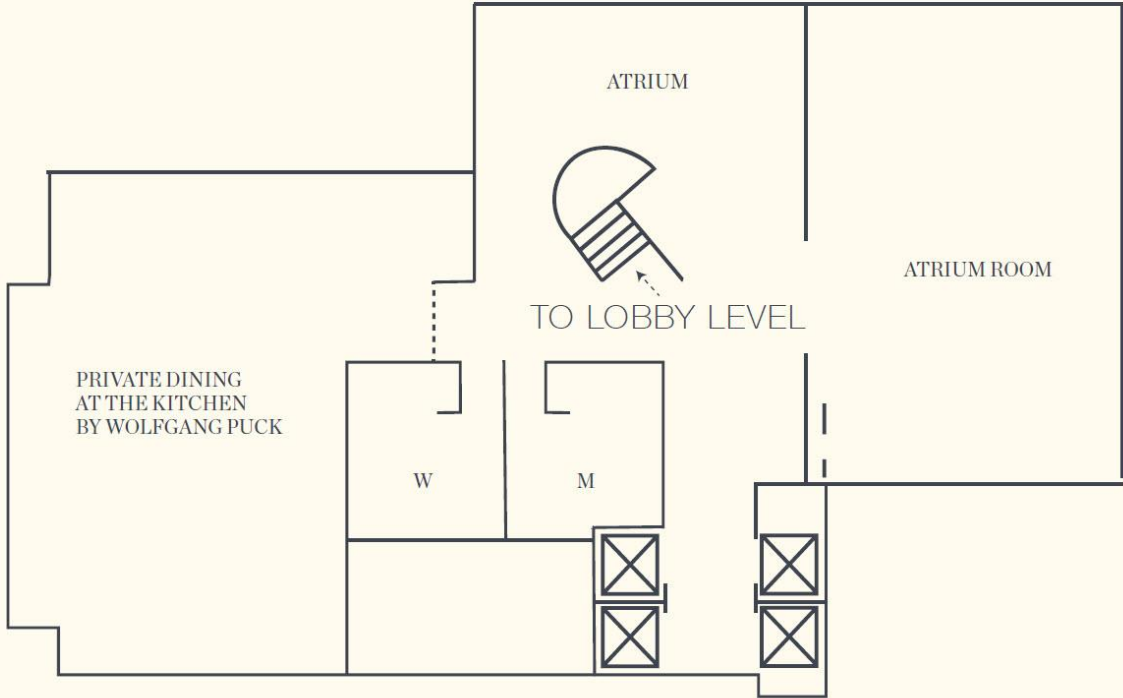

Amway Grand Plaza Hotel Floor Maps

ATRIUM LEVEL

NOTE: The Lake Huron room is located in the Private Dining at the Kitchen by Wolfgang Puck, which is accessible on the Atrium level.

FIRST FLOOR

SECOND FLOOR

THIRD FLOOR (Also known as Exhibitors Building)