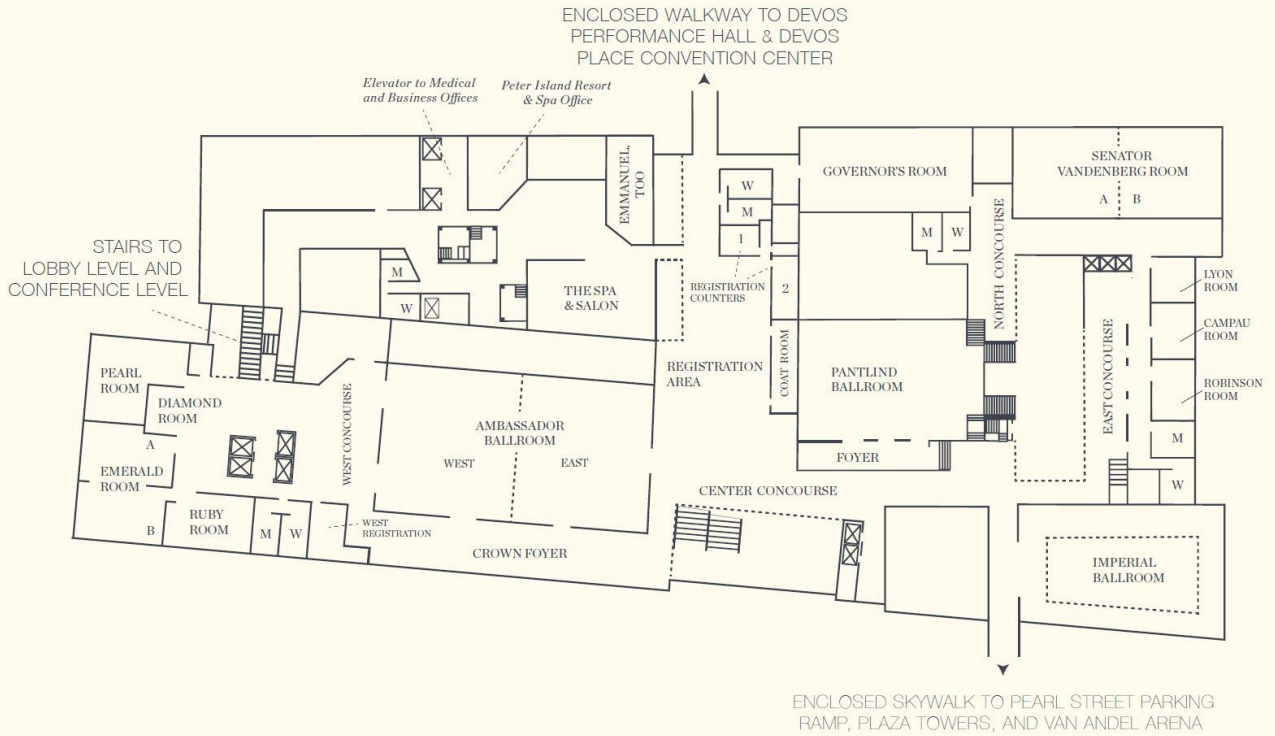

Amway Grand Plaza Hotel Floor Maps

ATRIUM LEVEL

NOTE: The Lake Huron room is located in the Private Dining at the Kitchen by Wolfgang Puck, which is accessible on the Atrium level.

FIRST FLOOR

SECOND FLOOR

THIRD FLOOR (Also known as Exhibitors Building)