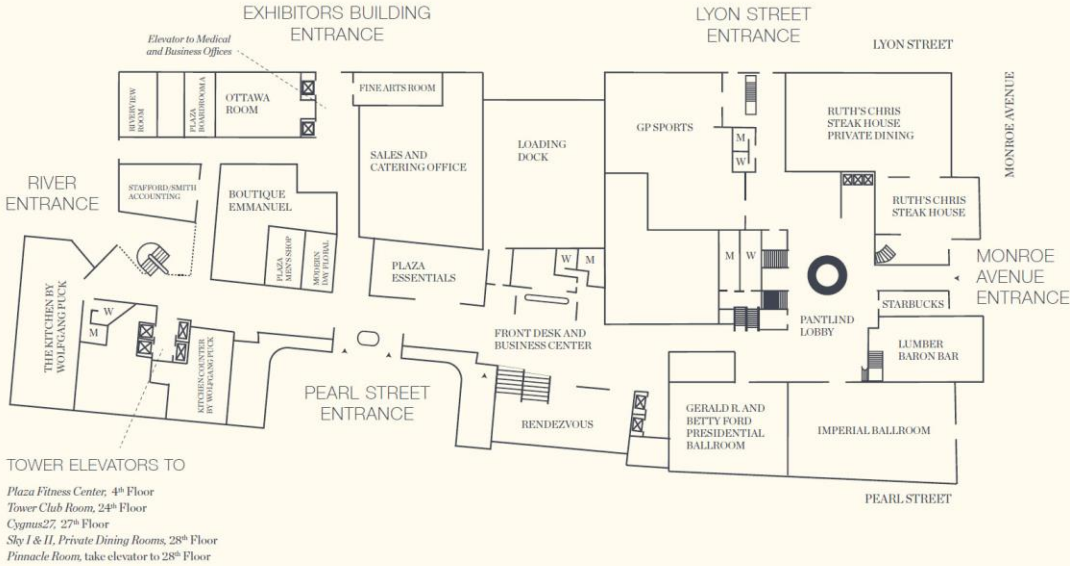

Amway Grand Plaza Hotel Floor Maps

ATRIUM LEVEL

NOTE: The Lake Huron room is located in the Private Dining at the Kitchen by Wolfgang Puck, which is accessible on the Atrium level.

FIRST FLOOR

SECOND FLOOR

THIRD FLOOR (Also known as Exhibitors Building)